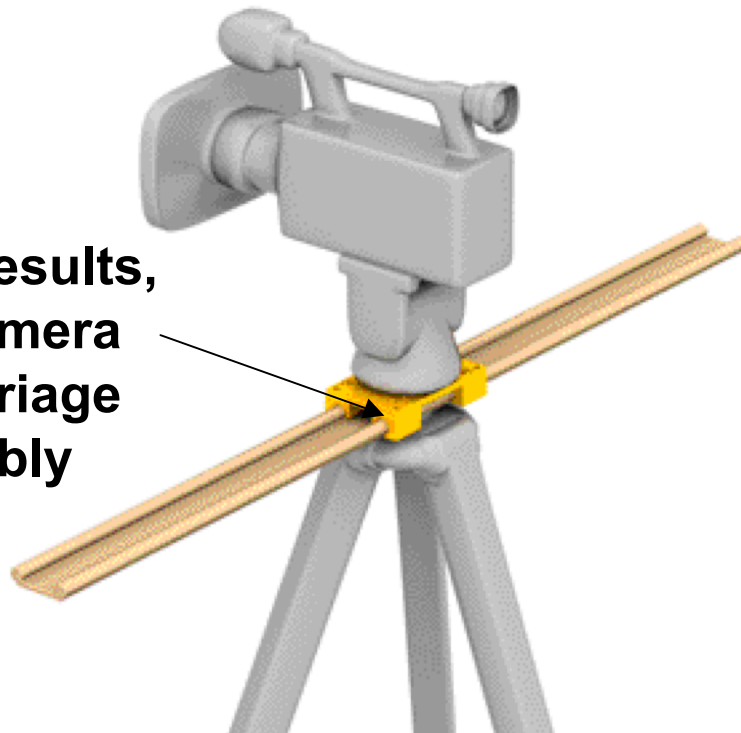

igus® DryLin® W Camera Slider

**For best results,
move camera
from carriage
assembly**

**This will reduce potential vibration
resulting in a smoother feel!**

**Call 888-803-1895 or visit our website at:
www.igus.com/CAM**